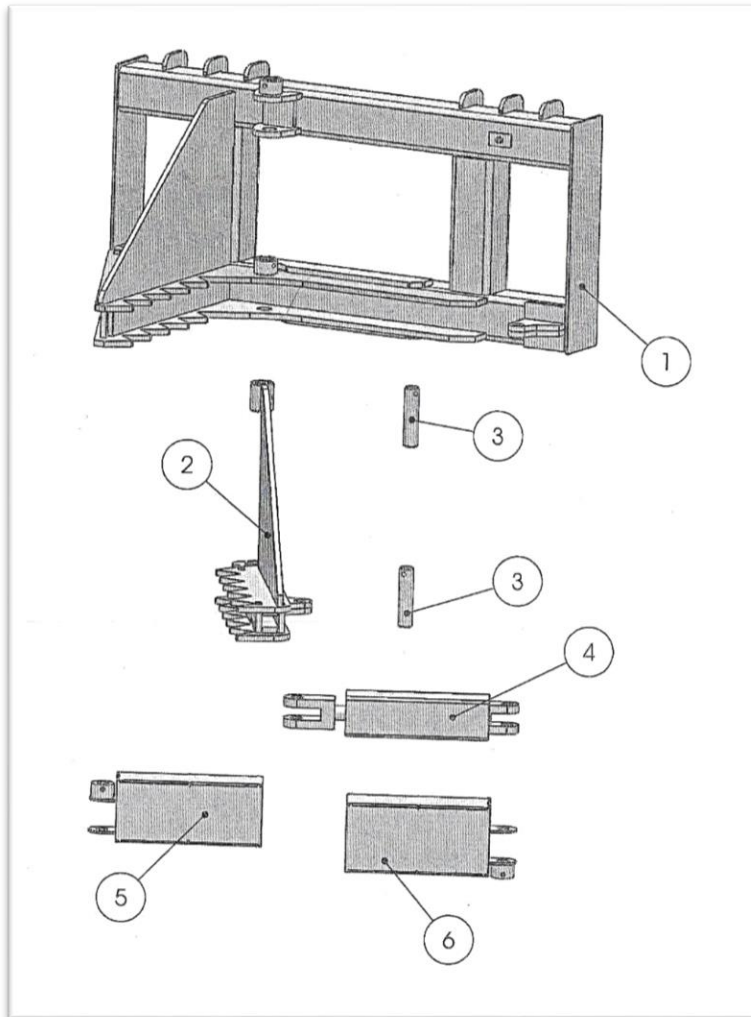

Tree Puller Assembly – Detailed Parts Diagram A

Tree Puller Assembly - Parts List A

Item No.	Part Number	Description	QTY.
1	04101-04	Frame Assembly	1
2	04101-02	Arm Assembly	1
3	04101-03	Arm Pin	2
4	04101-01	2x8 Ag Cylinder	1
5	04101-05	Inner Cylinder Box Assembly	1
6	04101-06	Outer Cylinder Box Assembly	1