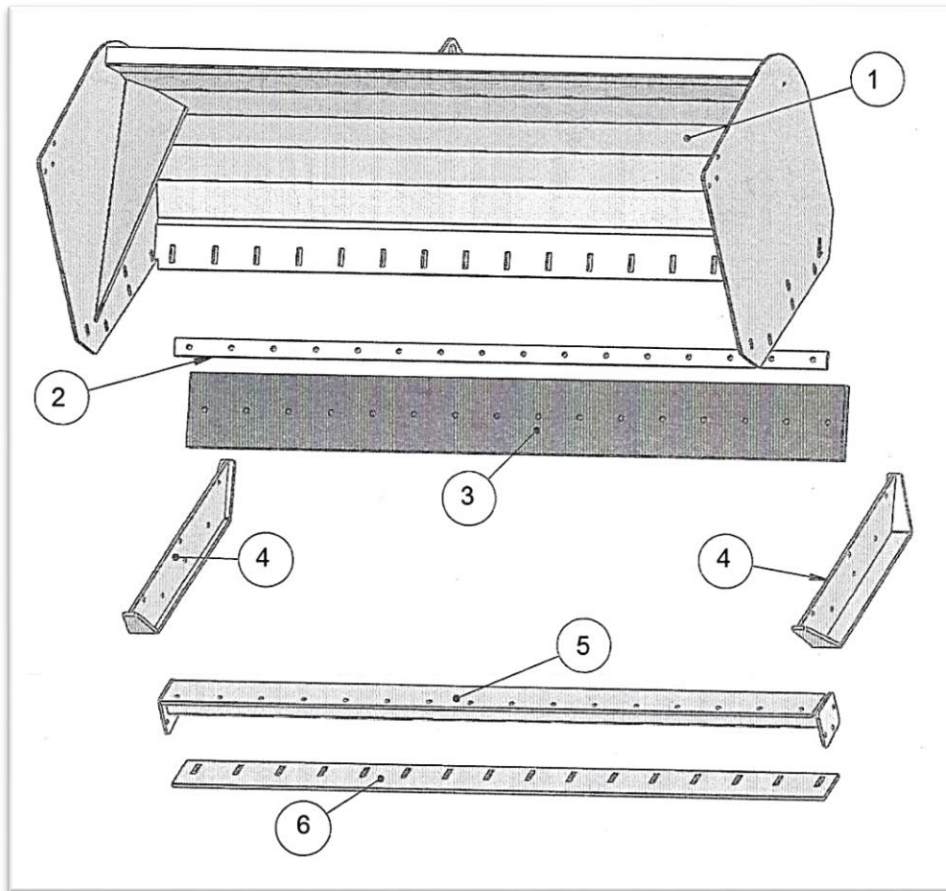

Snow Pusher Assembly – Detailed Parts Diagram A

Snow Pusher Assembly - Parts List A

Item No.	Part Number	Description	QTY.
1	02601-02	Frame Assembly	1
2	02601-03	Top Bolt on Edge	1
3	02601-01	Rubber Cutting Edge	1
4	02601-04	Skid Plate	2
5	02601-05	Pusher Assembly	1
6	02601-06	Pusher Bolt on Edge	1