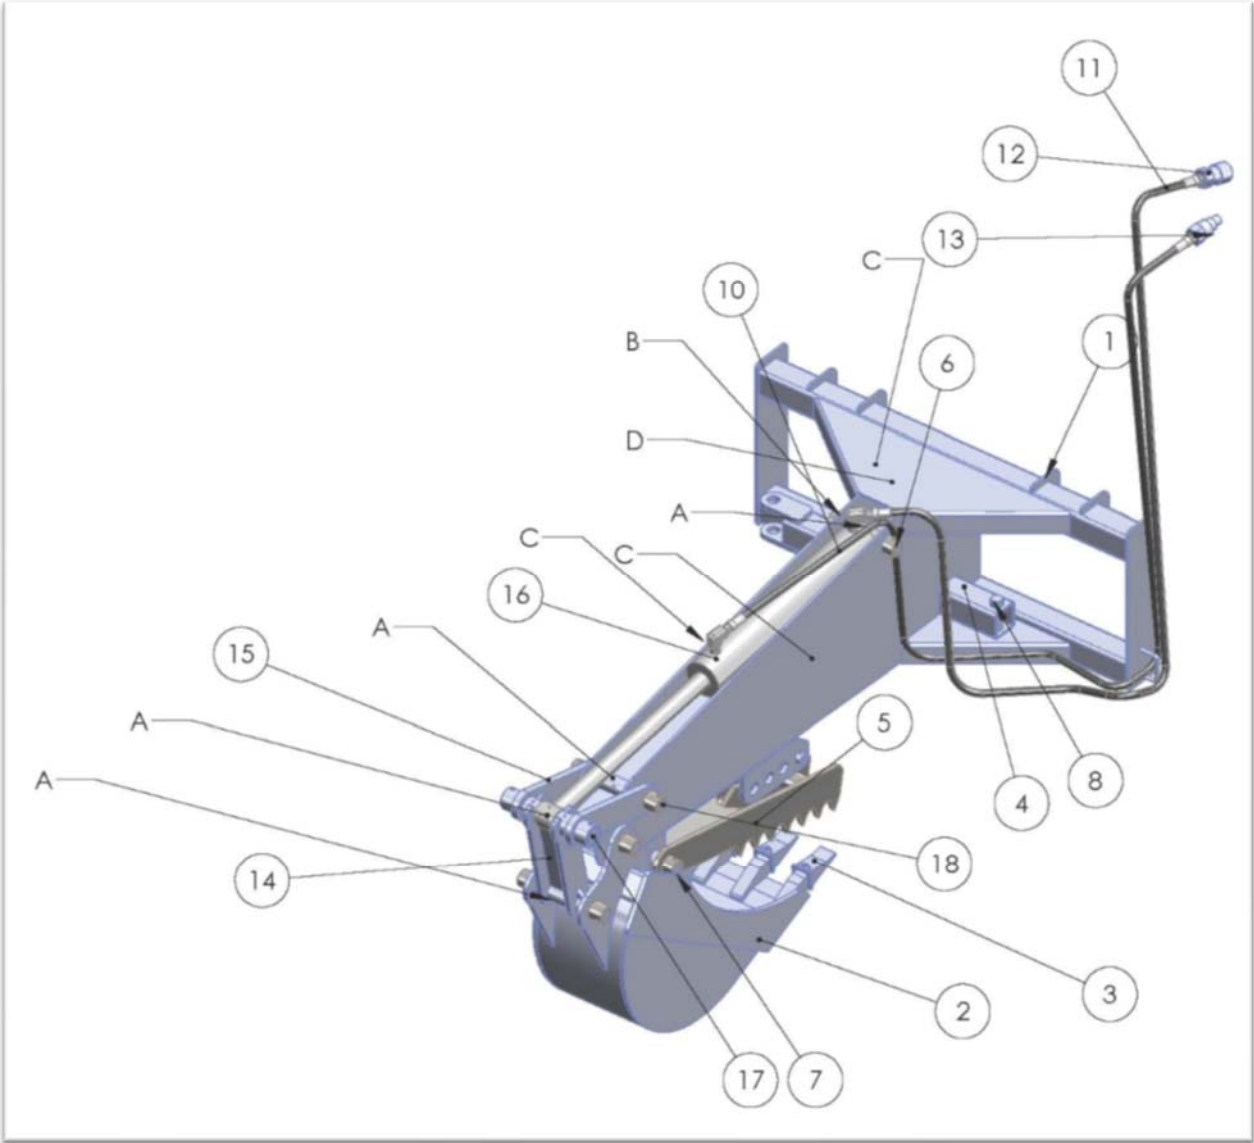

BACKHOE PARTS

Detailed Parts Diagram A

Detailed Parts - List A

ITEM NO.	PART NUMBER	DESCRIPTION	QTY
1	622-2-0001	Back Hoe Arm	1
2	622-2-0005	Bucket 12"	1
2	622-2-0005-18	Bucket 18"	1
2	622-2-0005-24	Bucket 24"	1
2	622-2-0005-24NT	Bucket 24" No Teeth	1
3	632-3-0013	Ripper Tooth (12" & 18" buckets)	3
3	632-3-0013	Ripper Tooth (24" bucket)	5
4	622-2-0009	Thumb Arm - Optional	1
5	622-3-0034	Thumb - Optional	1
6	622-3-0041	Pin	1
7	622-3-0042	Pin	3
8	622-3-0045	Pin - Optional	2
9	H500-FT05	90° Fitting	2
10	H500-BH1	Hose Assembly	1
11	H500-BH2	Hose Assembly	1
12	612-3-0070	Female Quick Coupler	1
13	612-3-0071	Male Quick Coupler	1
14	622-2-0003-2	Center Link	1
15	622-2-0002-2	Side Link	2
16	622-2-0050-BH	Cylinder	1
17	622-3-0062	Pin 1.75"	1
18	622-3-0063	Pin 1.25"	1

Warning Decals - List A

DECAL	PART NUMBER	DESCRIPTION	QTY
A	Decals-3-0019	Grease Daily	4
B	Decals-3-0054	Serial Number	1
C	Decals-3-0005	Skid Pro Decal	3
D	Decals-3-0008	High Pressure Fluid	1